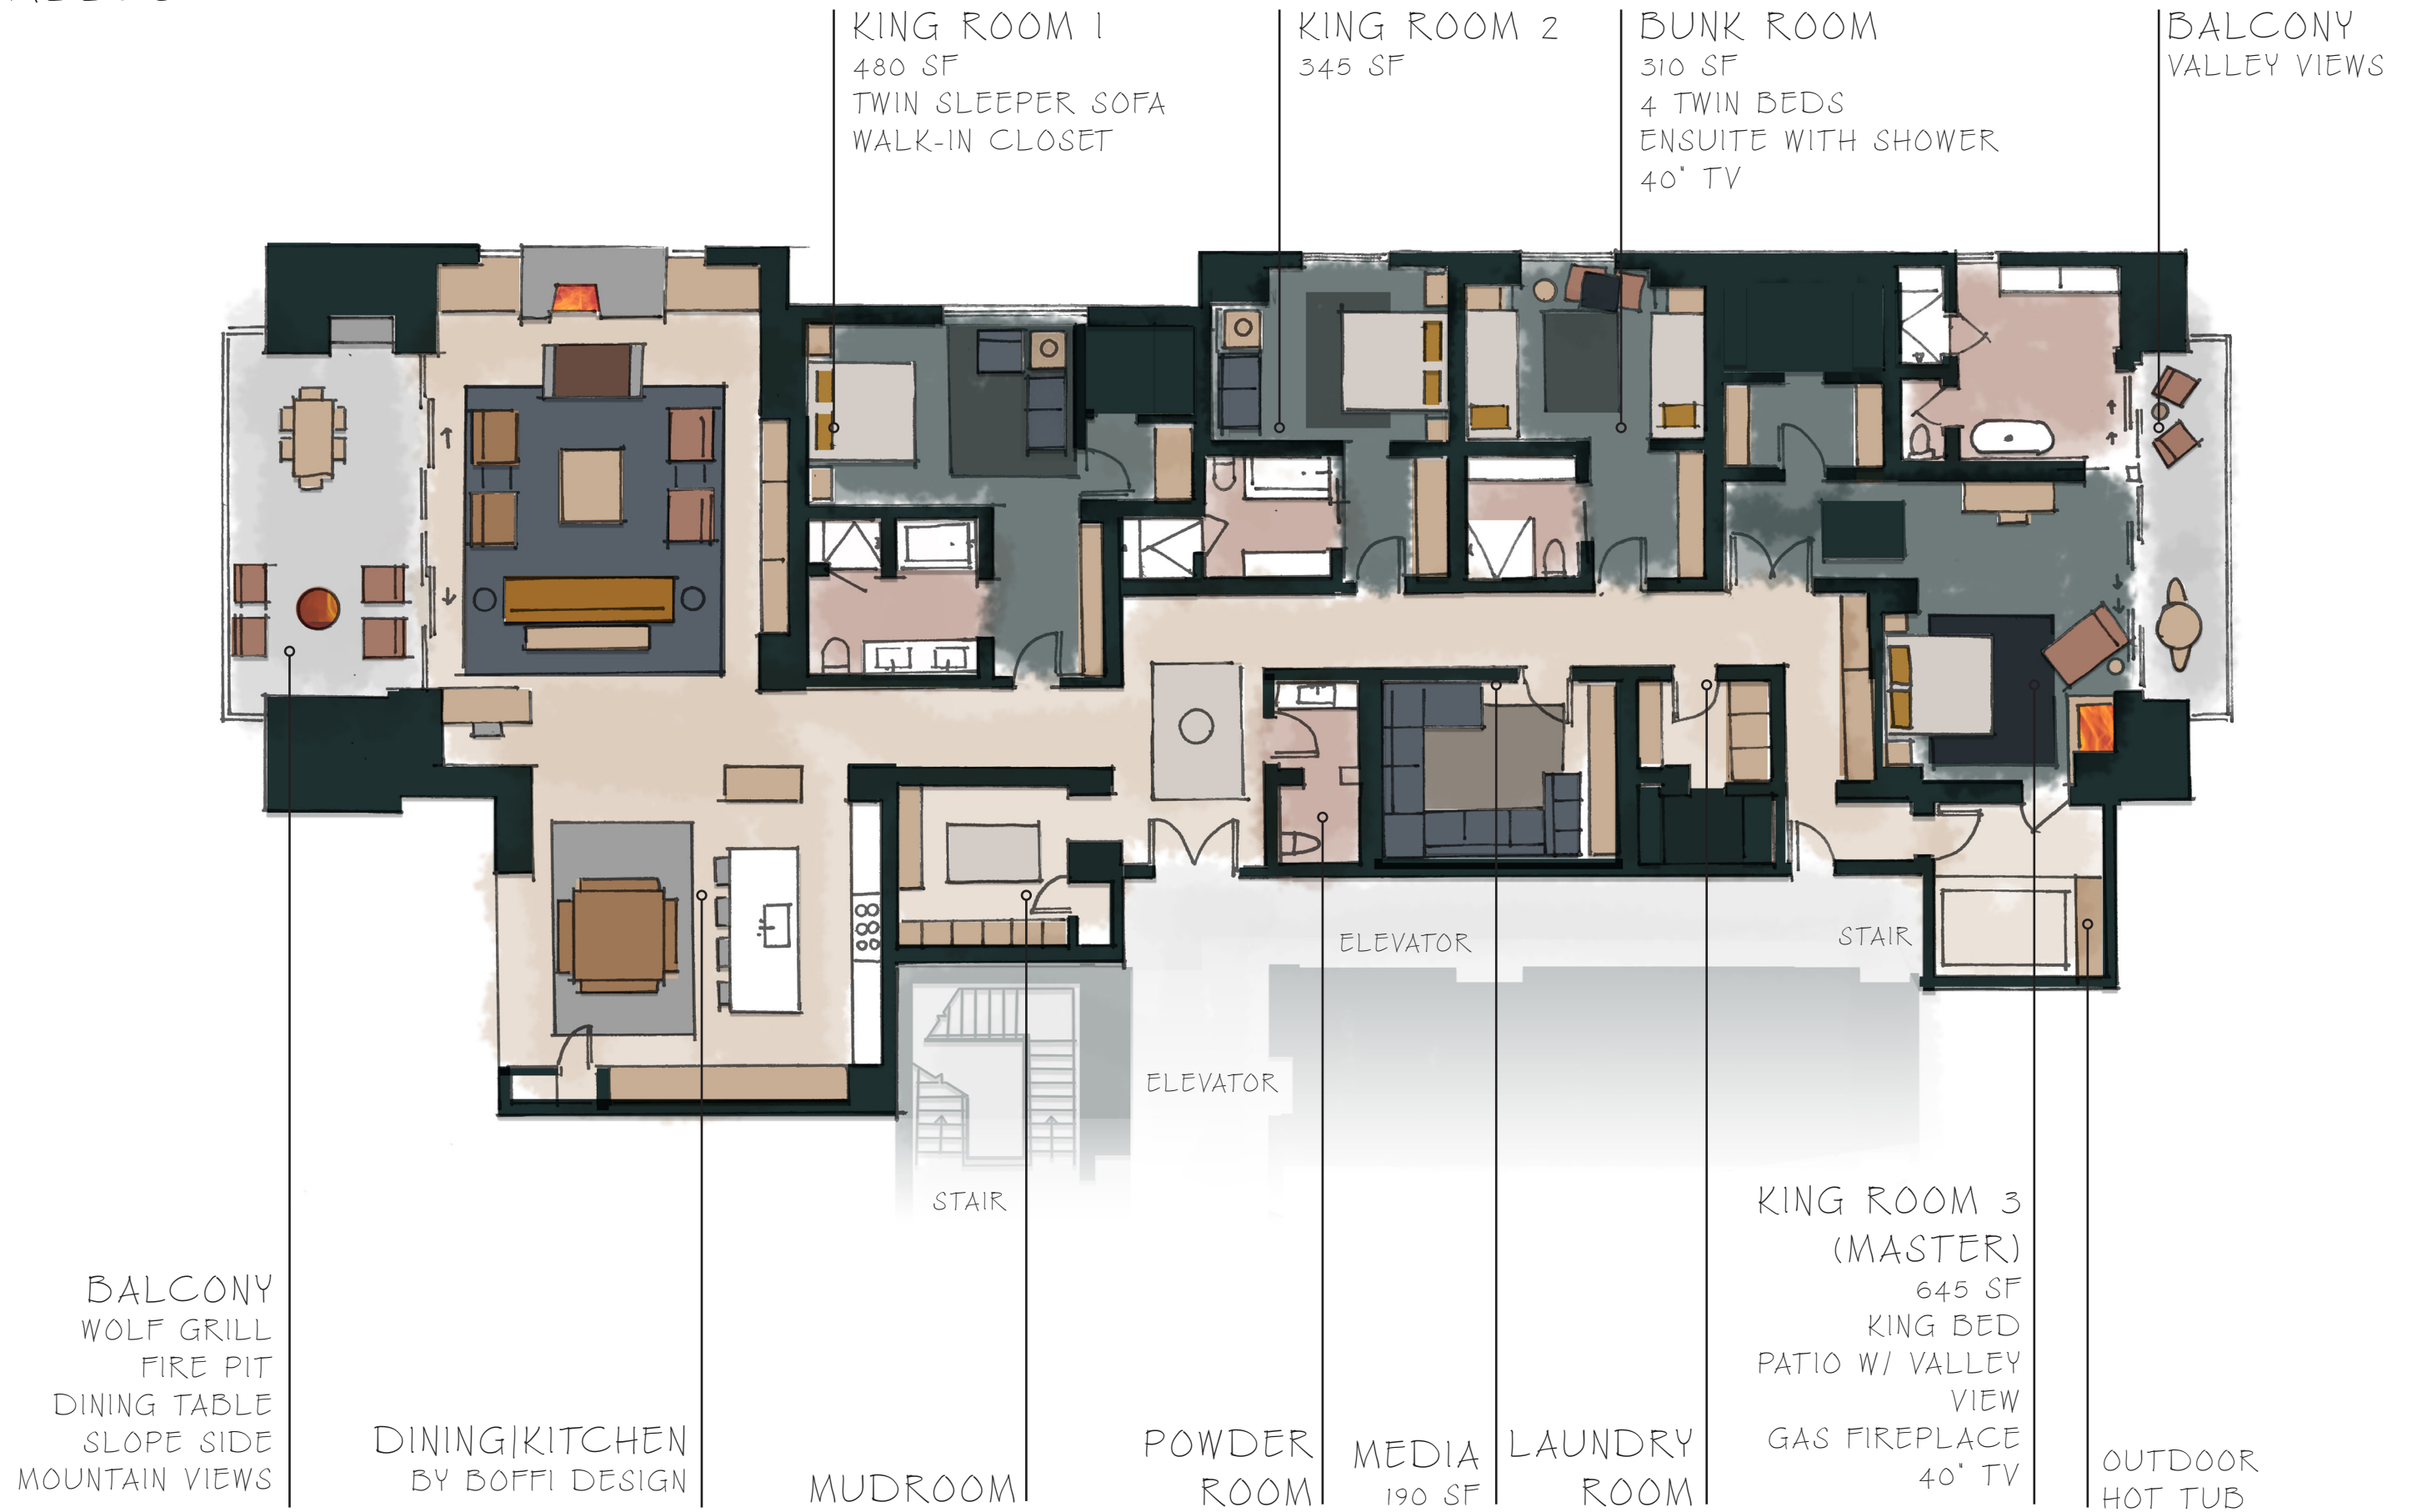

# VALLES

KING ROOM 1  
480 SF  
TWIN SLEEPER SOFA  
WALK-IN CLOSET

KING ROOM 2  
345 SF

BUNK ROOM  
310 SF  
4 TWIN BEDS  
ENSUITE WITH SHOWER  
40" TV

BALCONY  
VALLEY VIEWS

BALCONY  
WOLF GRILL  
FIRE PIT  
DINING TABLE  
SLOPE SIDE  
MOUNTAIN VIEWS

DINING/KITCHEN  
BY BOFFI DESIGN

MUDROOM

POWDER  
ROOM

MEDIA  
ROOM  
190 SF

LAUNDRY  
ROOM

KING ROOM 3  
(MASTER)  
645 SF  
KING BED  
PATIO W/ VALLEY  
VIEW  
GAS FIREPLACE  
40" TV

OUTDOOR  
HOT TUB

ELEVATOR

STAIR

ELEVATOR

STAIR