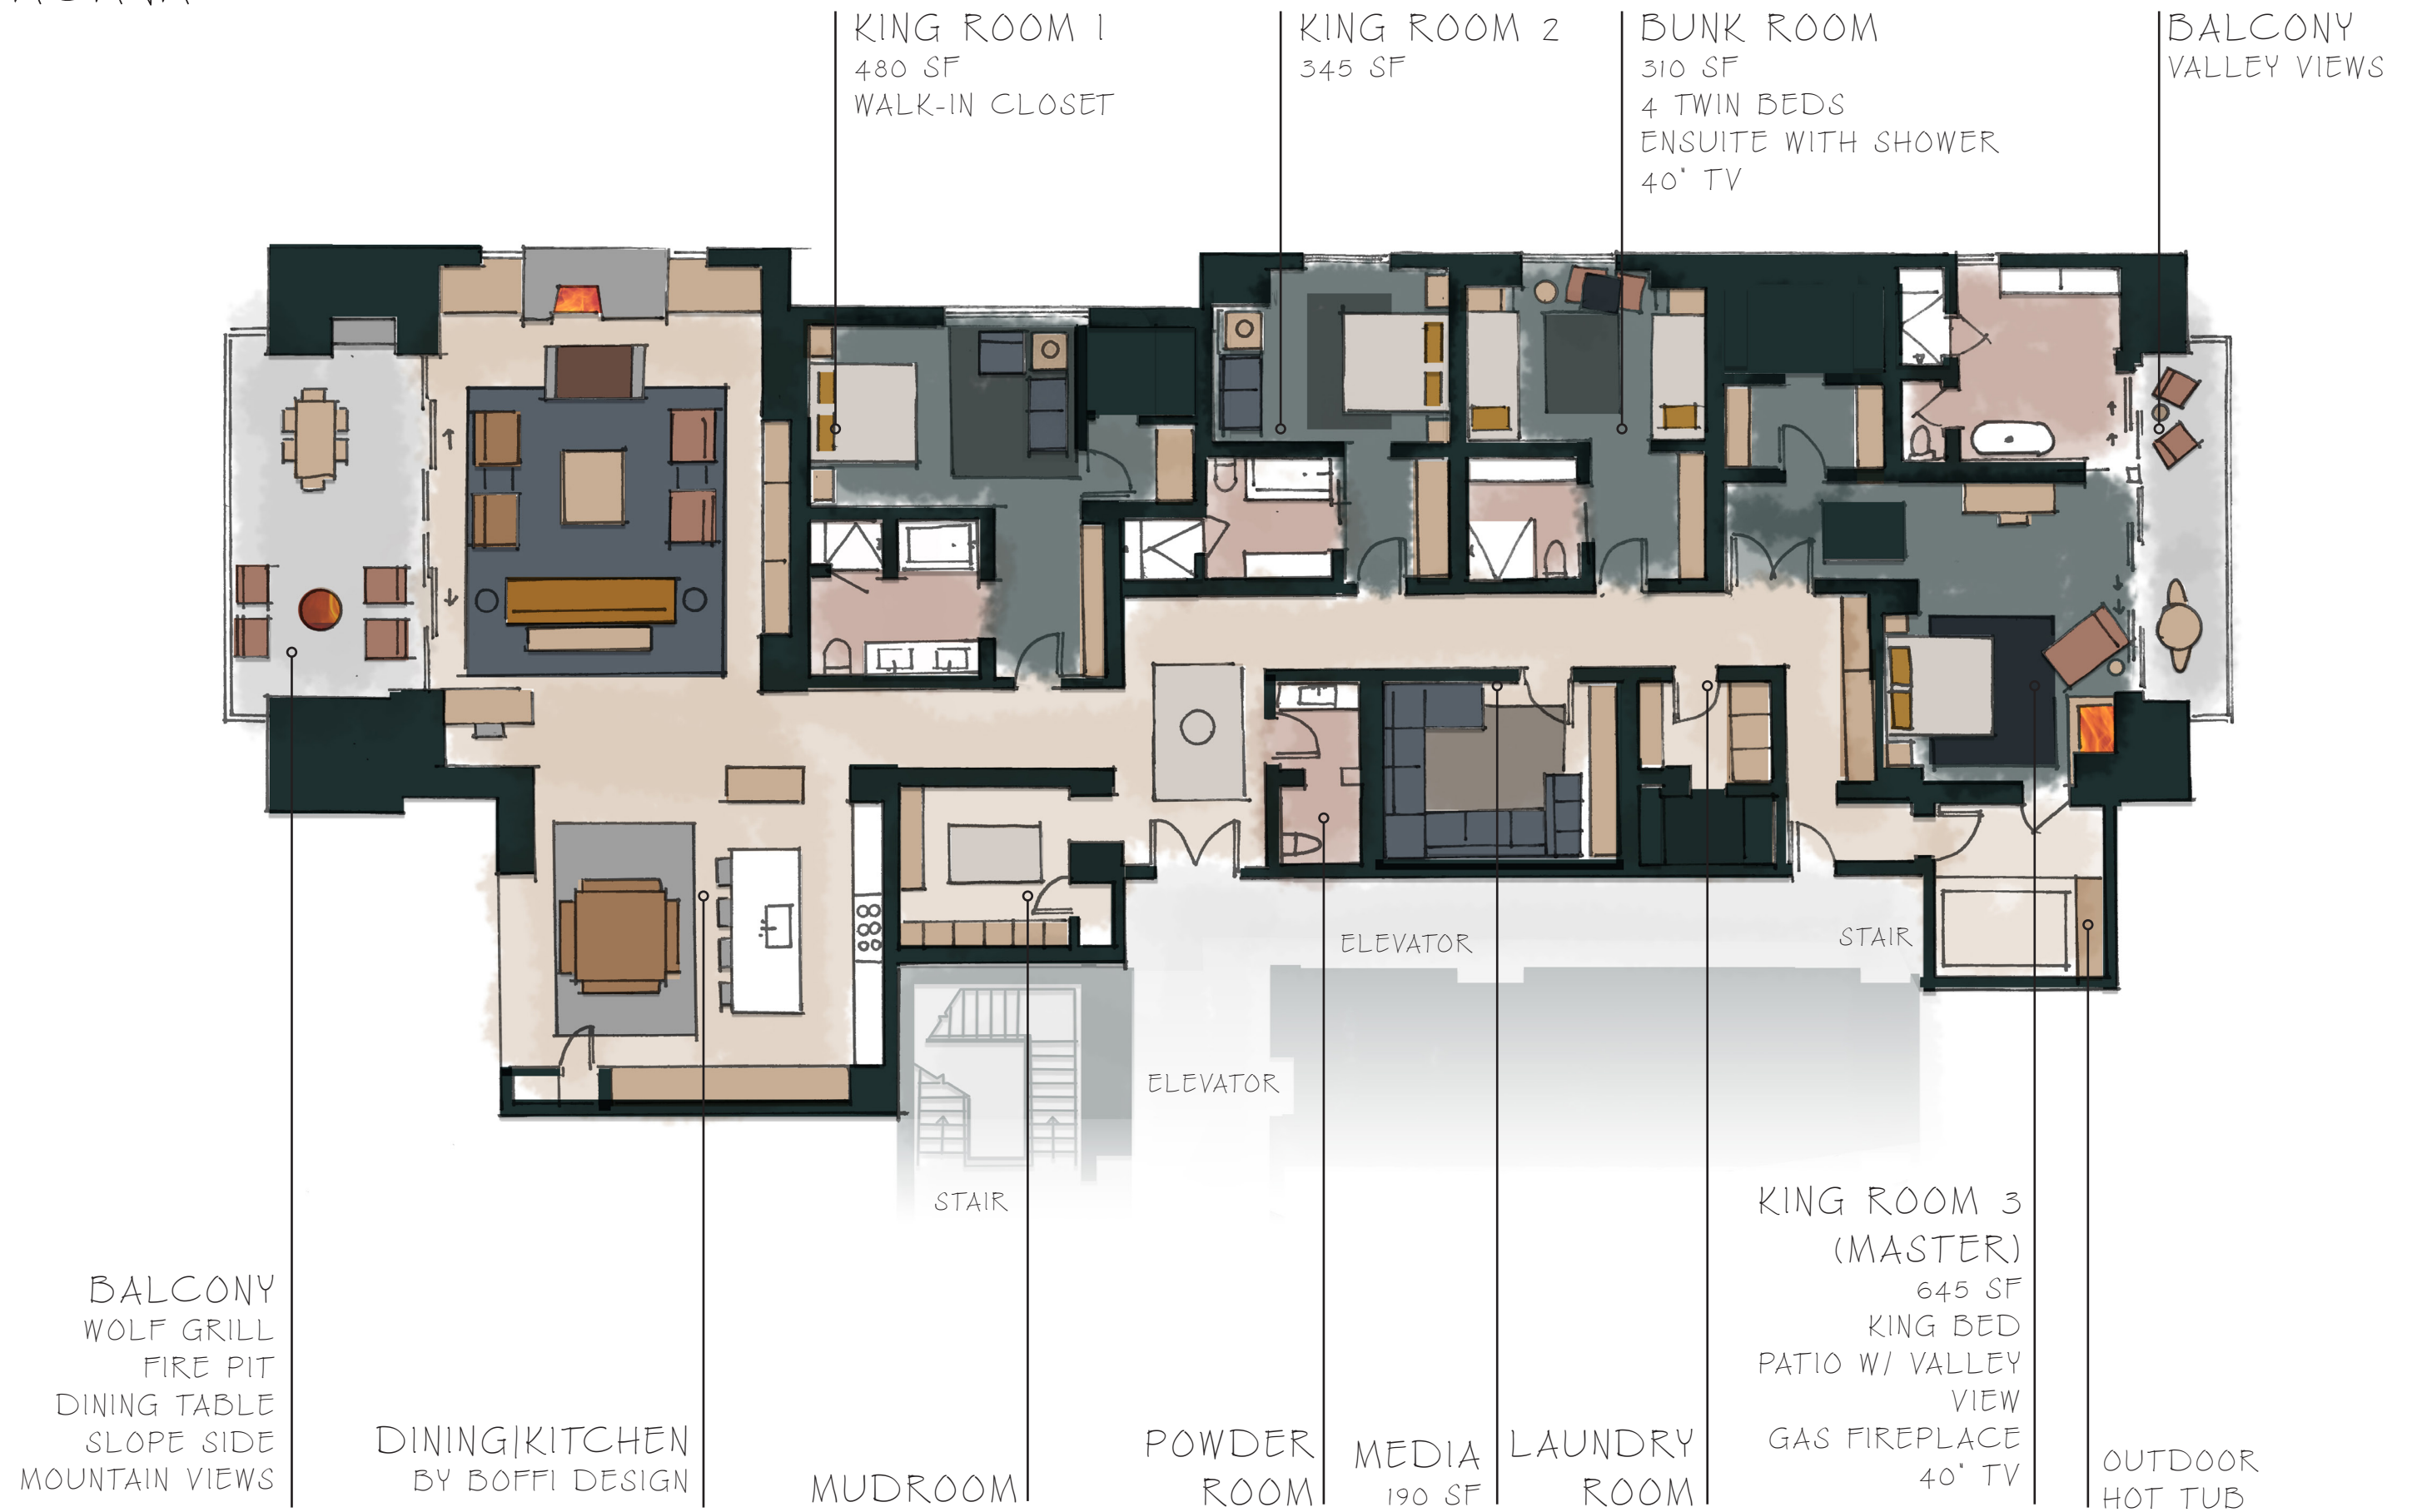

PACANA

KING ROOM 1
480 SF
WALK-IN CLOSET

KING ROOM 2
345 SF

BUNK ROOM
310 SF
4 TWIN BEDS
ENSUITE WITH SHOWER
40" TV

BALCONY
VALLEY VIEWS

BALCONY
WOLF GRILL
FIRE PIT
DINING TABLE
SLOPE SIDE
MOUNTAIN VIEWS

DINING/KITCHEN
BY BOFFI DESIGN

MUDROOM

POWDER
ROOM

MEDIA
ROOM
190 SF

LAUNDRY
ROOM

KING ROOM 3
(MASTER)
645 SF
KING BED
PATIO W/ VALLEY
VIEW
GAS FIREPLACE
40" TV

OUTDOOR
HOT TUB

ELEVATOR

STAIR

ELEVATOR

STAIR